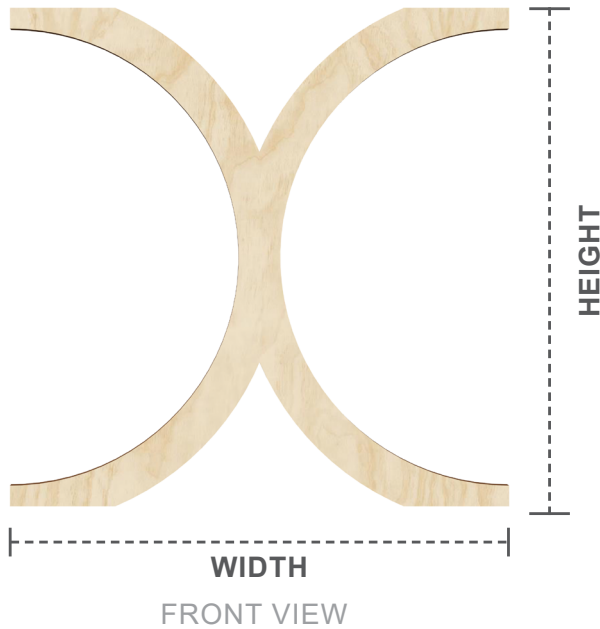

# STAIN GRADE WOOD FRETWORK

STYLE

BEACON

WIDTH  
FRONT VIEW

THICKNESS  
SIDE VIEW

23 3/8" x 23 3/8"  
**LARGE**

15 3/8" x 15 3/8"  
**MEDIUM**

11 3/8" x 11 3/8"  
**SMALL**

7 3/8" x 7 3/8"  
**EXTRA SMALL**

**PANEL CONSTRUCTION:** Wood grain veneer over substrate.  
3/8" or 1/4" thickness.

**USAGE:** Commercial or residential walls & ceilings. Not suitable for areas exposed to water or for outdoor applications.